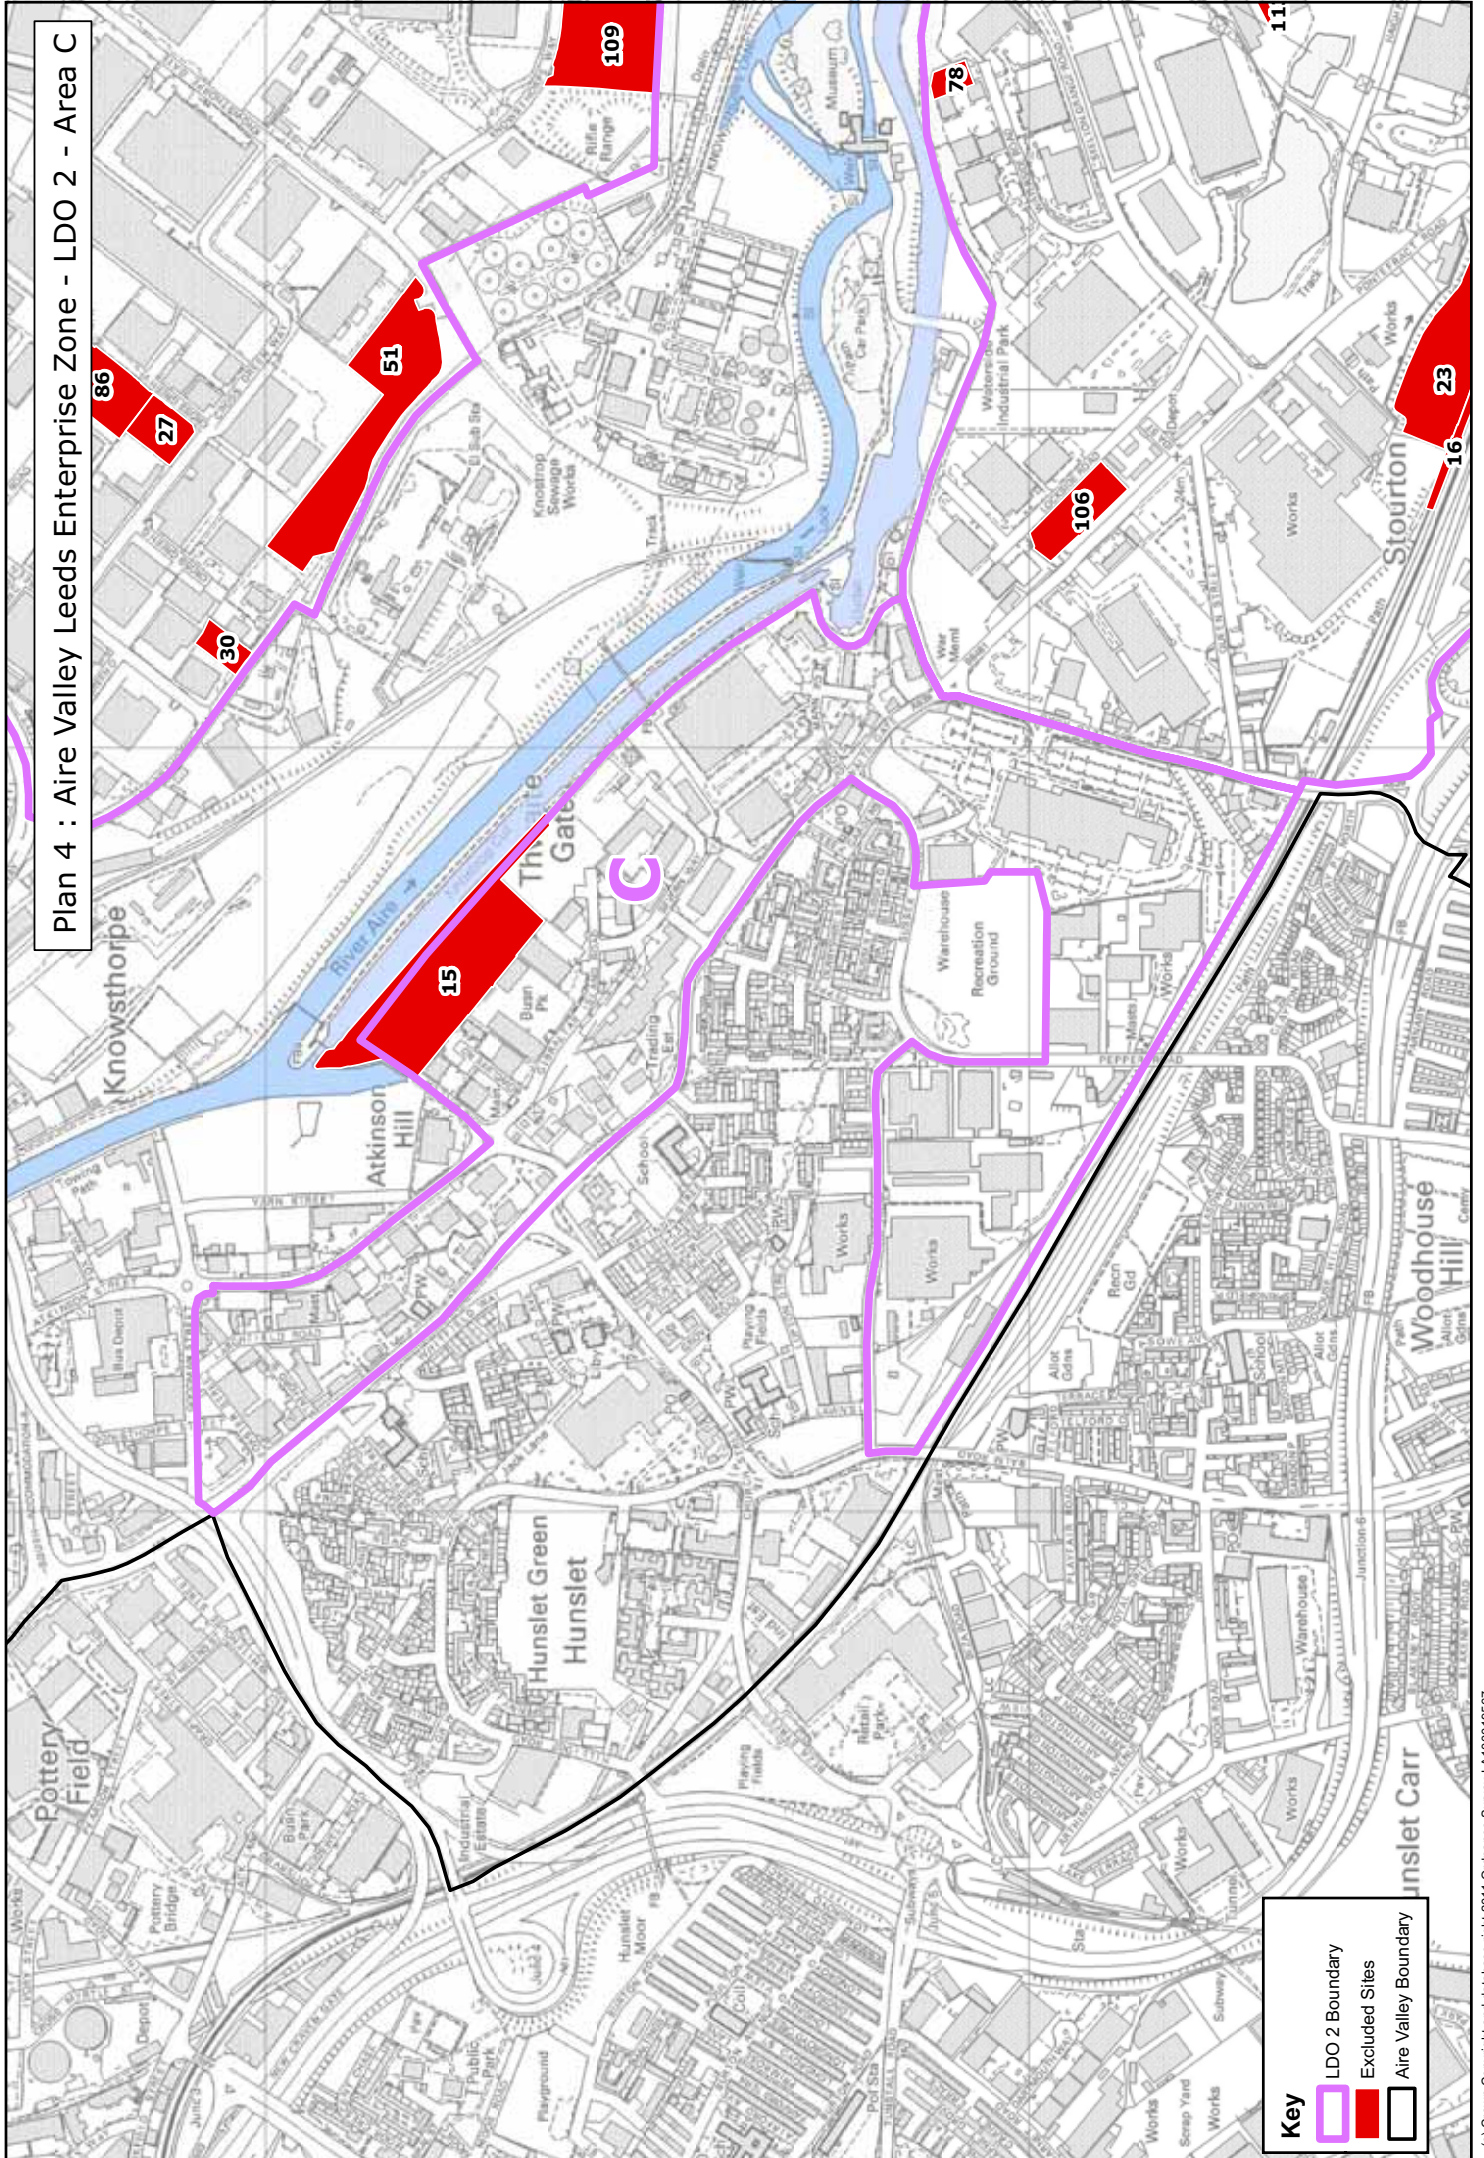

Plan 4 : Aire Valley Leeds Enterprise Zone - LDO 2 - Area C

Key

- LDO 2 Boundary
- Excluded Sites
- Aire Valley Boundary